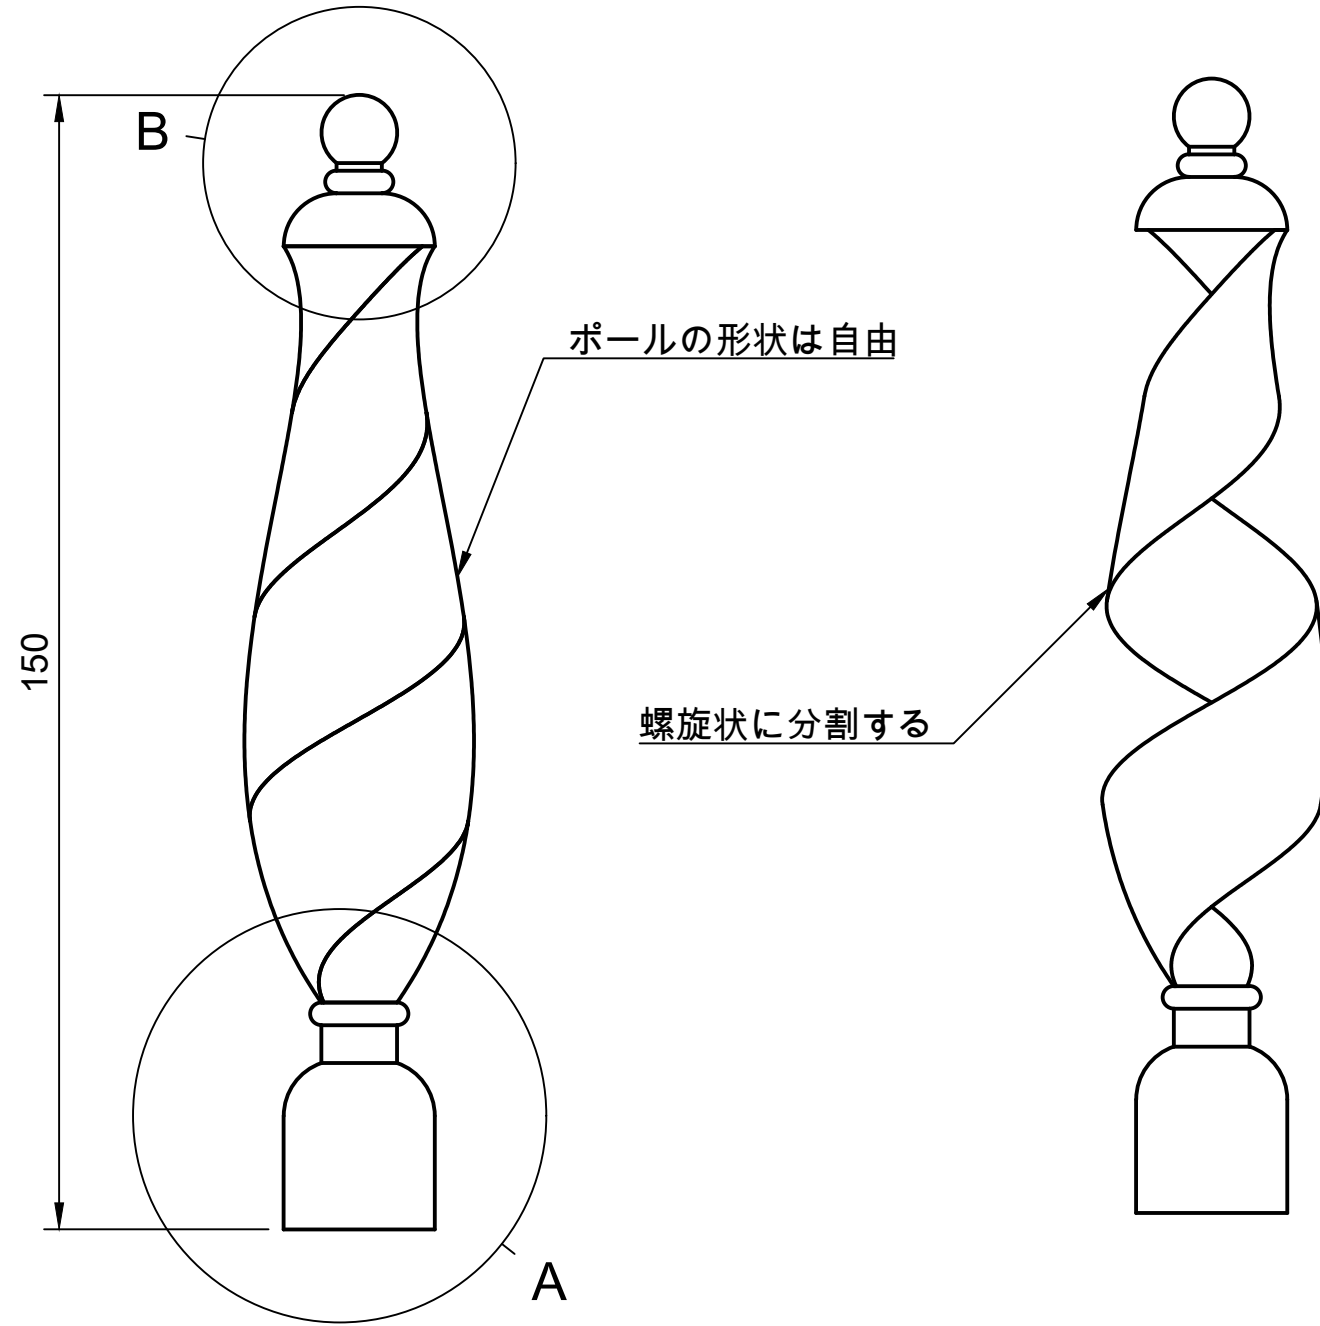

■詳細図上

■正面図

■詳細図下

Dept.	Technical reference	Created by Yasutomo Sasaki 2019/01/29	Approved by
		Document type	Document status
		Title 床屋のポール (収録用)	DWG No.
Rev.	Date of issue	Sheet	1/1