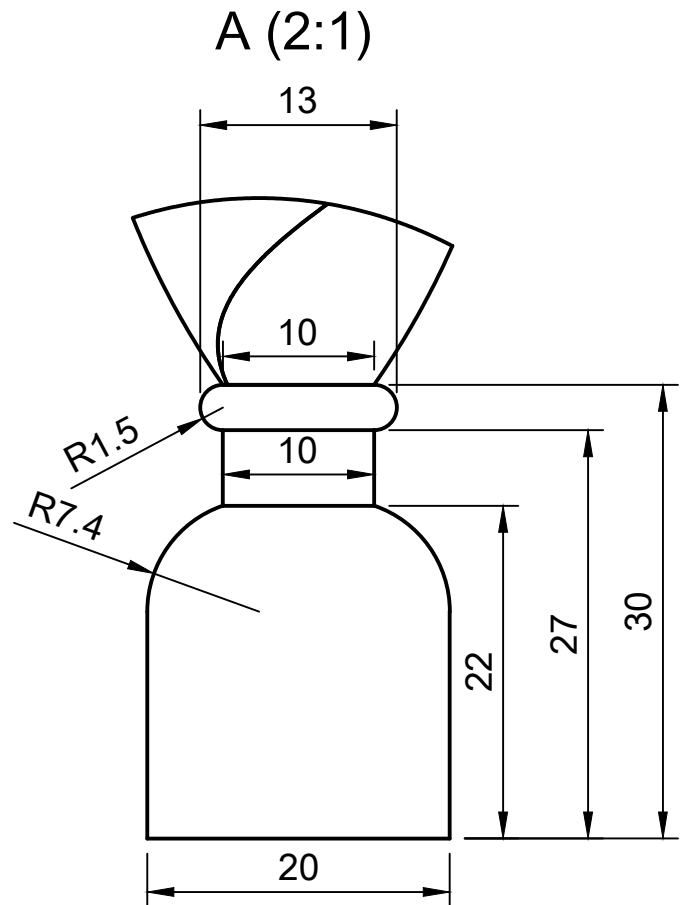

■詳細図上

■正面図

■詳細図下

Dept.	Technical reference	Created by Yasutomo Sasaki 2019/01/29	Approved by
		Document type	Document status
		Title 床屋のポール (収録用)	DWG No.
Rev.	Date of issue	Sheet	1/1