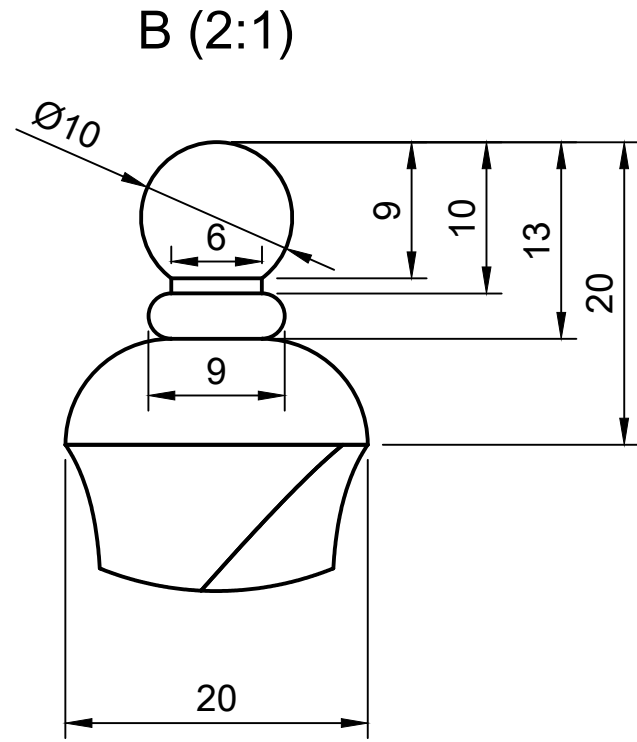

■詳細図上

■正面図

■詳細図下

Dept.	Technical reference	Created by Yasutomo Sasaki 2019/01/29	Approved by
		Document type	Document status
		Title 床屋のポール (収録用)	DWG No.
Rev.	Date of issue	Sheet	1/1