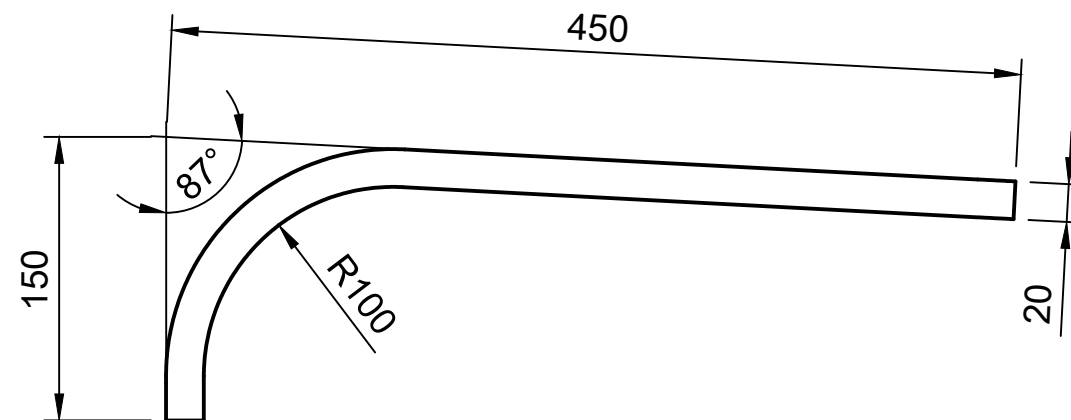

■正面図

■上面図

■側面図

Dept.	Technical reference	Created by Yasutomo Sasaki 2019/01/29	Approved by	
		Document type	Document status	
		Title スタンダードチェア録画用	DWG No.	
Rev.	Date of issue	Sheet	1/1	